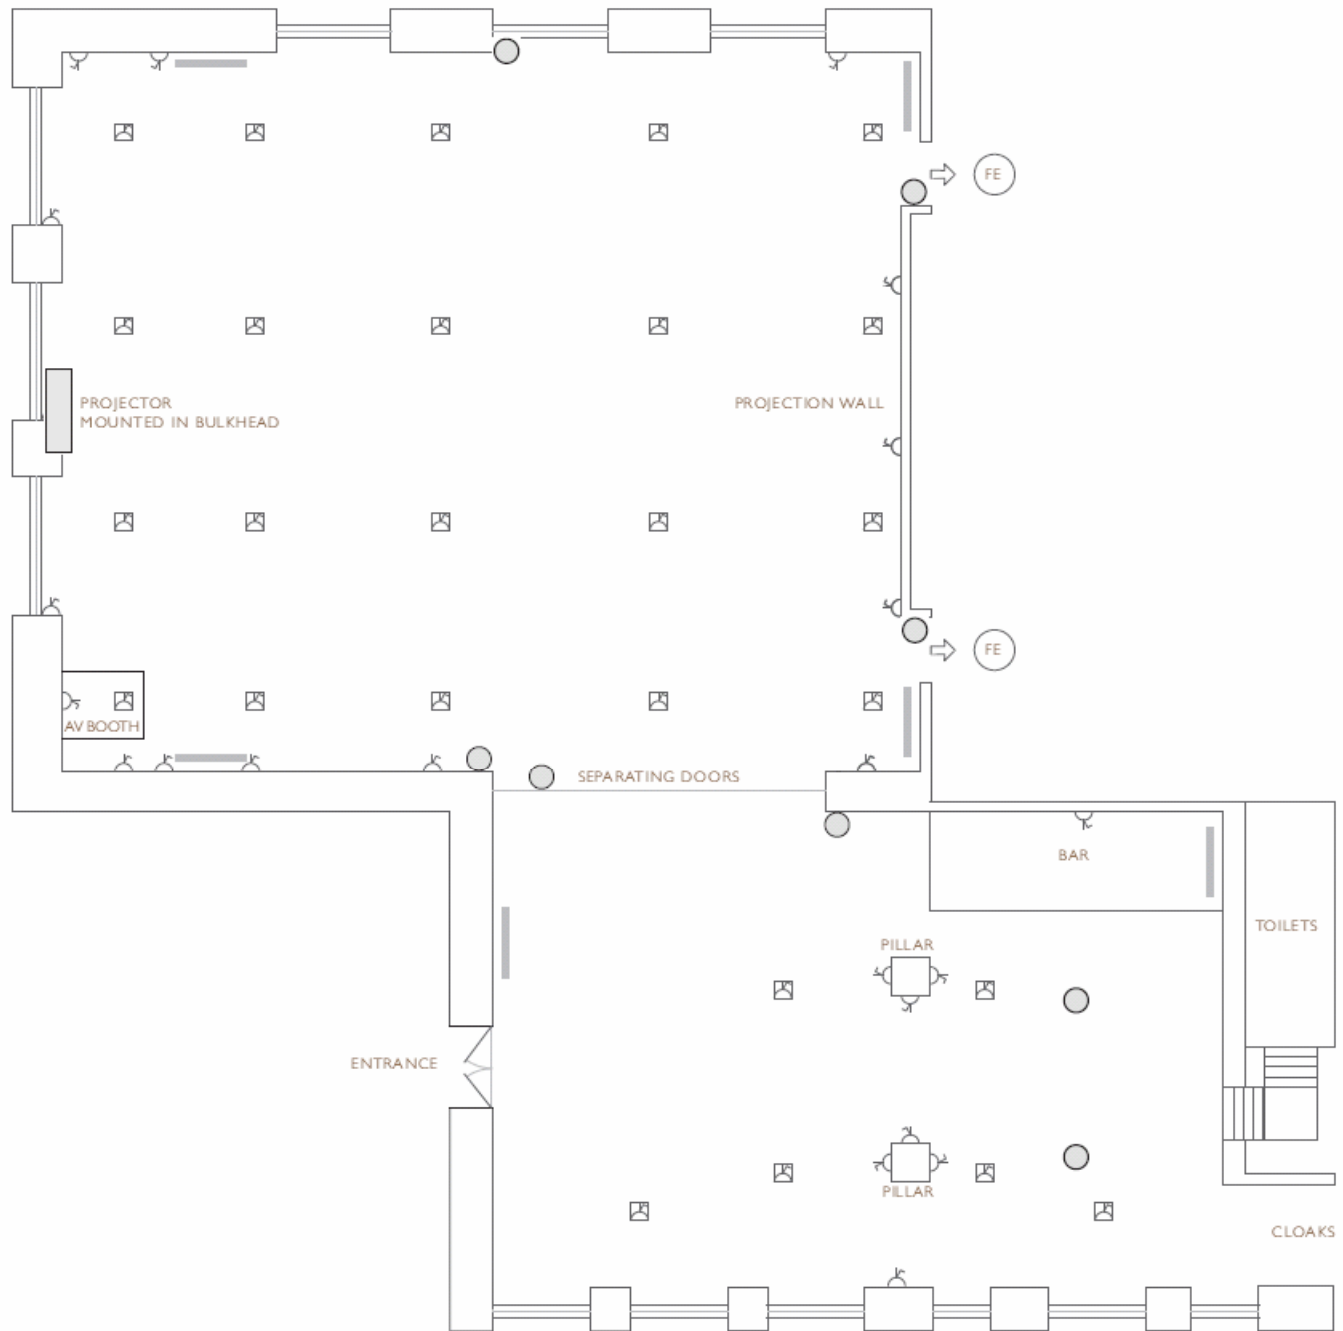

David Lean Room & Foyer Bar

- Floor mounted electrical socket outlet
- Wall mounted electrical socket outlet
- Plasma screen
- Speaker
- Fire Exit